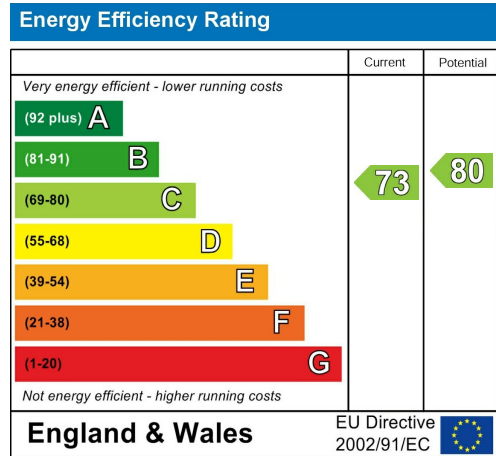

Calculations are based on RICS IPMS 3C standard.

**RUSH  
WITT &  
WILSON**

**Residential Estate Agents  
Lettings & Property Management**

**Rother House Havelock Road  
Hastings  
East Sussex  
TN34 1BP  
Tel: 01424 442443  
hastings@rushwittwilson.co.uk  
www.rushwittwilson.co.uk**