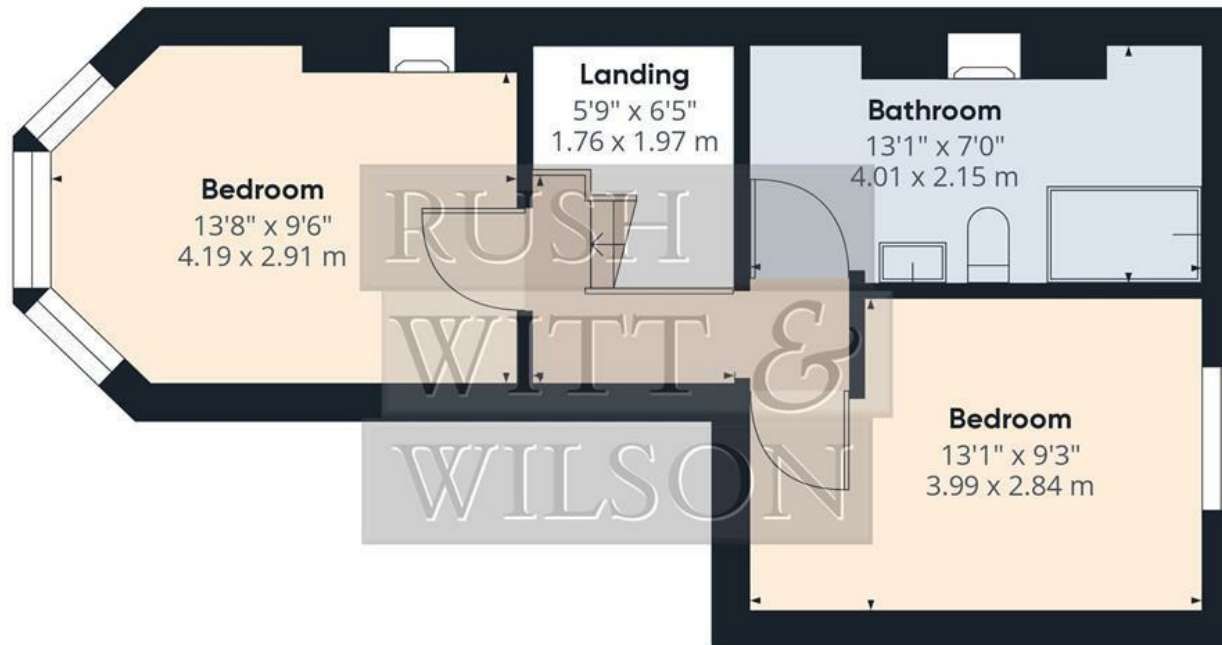

Floor 0

Floor 1

**Approximate total area<sup>(1)</sup>**

795.13 ft<sup>2</sup>

73.87 m<sup>2</sup>

**Reduced headroom**

14.01 ft<sup>2</sup>

1.3 m<sup>2</sup>

(1) Excluding balconies and terraces

Reduced headroom

..... Below 5 ft/1.5 m

While every attempt has been made to ensure accuracy, all measurements are approximate, not to scale. This floor plan is for illustrative purposes only.